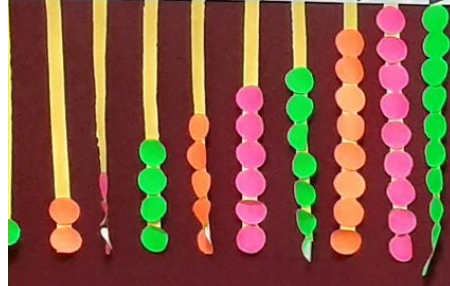

NUMBERS (1 TO 10)

Calendar grid for the month of January.

Luminous Lilacs Birthdays! Owl-themed birthday chart for each month from January to December, featuring photos of children and a cartoon owl character.

we a has can to are

NUMBERS (1 TO 10)
1 2 3 4 5 6 7 8 9 10

Luminous Lilacs Birthdays!

January	February	March	April
May	June	July	August
Sept	Oct	Nov	Dec

we a has can are

NUMBERS (1 TO 10)

1 2 3 4 5 6 7 8 9 10

Each month features an owl illustration and a small photo of a child. A Mickey Mouse character is on the right side.

We are all here