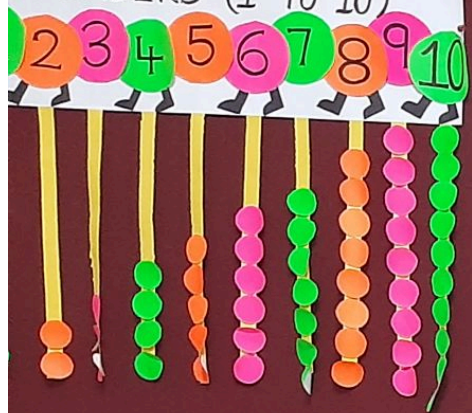

NUMBERS (1 TO 10)
1 2 3 4 5 6 7 8 9 10

Luminous Lilacs Birthdays!

January	February	March	April
May	June	July	August
Sept	Oct	Nov	Dec

we

a

has

can

to

NUMBERS (1 TO 10)

Calendar grid for the month of January.

Luminous Lilacs Birthdays! Owl-themed birthday chart for each month from January to December, featuring photos of children and a cartoon owl character.

Each month features an owl illustration and a small photo of a child. A Mickey Mouse character is on the right side.

We are all here